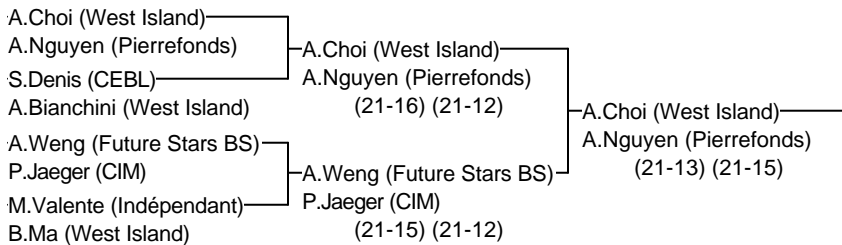

Grand Prix
sports
experts

Double Pee-wee masculin

01-Challenge Laval 2011

Joueurs Sélectionnés

7, 8 et 9 octobre 2011

Arbitre en chef : Annie Dulude